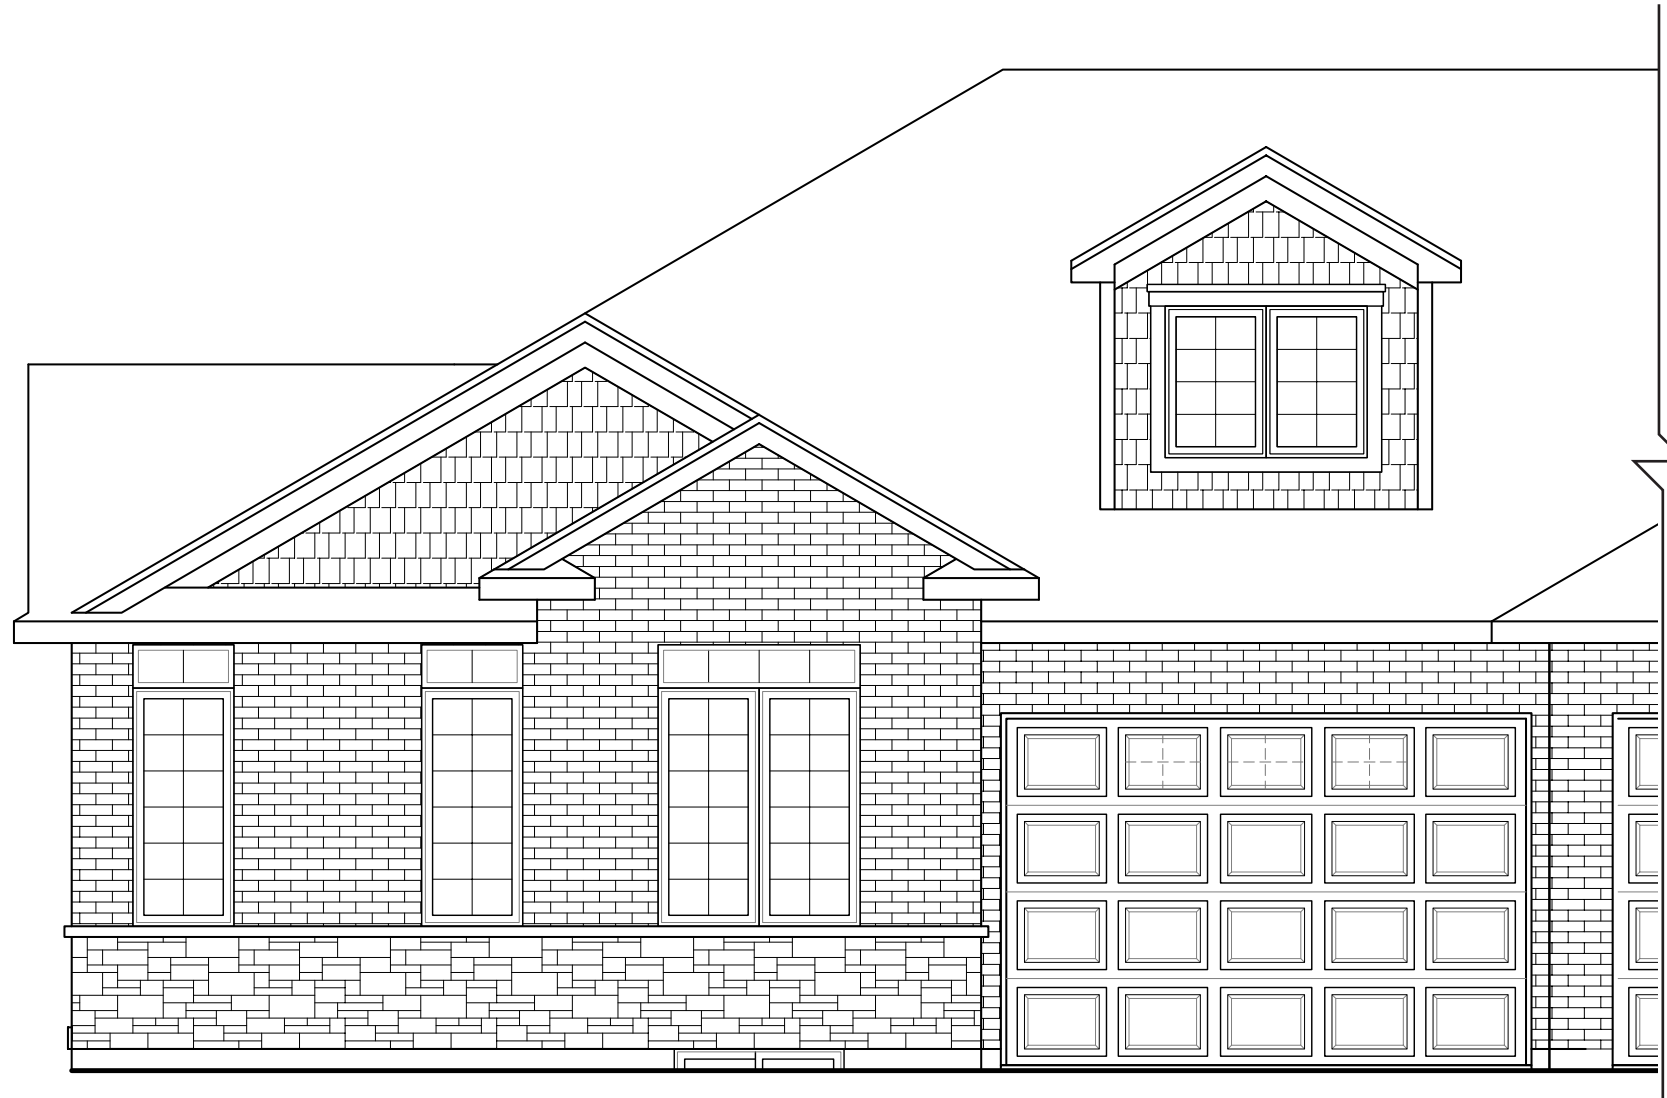

The Oxford • 1,119 SQ.FT.

PINEVEST
HOMES

GLEN GARDENS - BUNGALOW WALK-OUT TOWN • Main Floor Plan